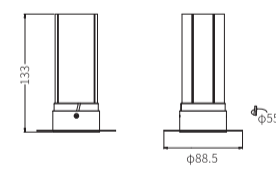

Type

Recessed

Single Line Diagram

Recessed

SERNA WO 25

SERNA WO 35

SERNA WO 45

SERNA WO 55

Light Distribution

Direct

CRI \geq 90

TUNABLE WHITE

SERNA WO TRM

SERNA WO TRM 25

Product order code	System Power	Dimensions
4062 -  1	3W	Outer Dia = 52.5mm Cutout Dia = 25mm H = 57mm

SERNA WO TRM 35

Product order code	System Power	Dimensions
4062 -  2	5W	Outer Dia = 64.5mm Cutout Dia = 35mm H = 76.5mm
4062 -  3	7W	Outer Dia = 64.5mm Cutout Dia = 35mm H = 93.5mm

SERNA WO TRM 45

Product order code	System Power	Dimensions
4062 -  4	7W	Outer Dia = 78.5mm Cutout Dia = 45mm H = 97.5mm
4062 -  5	10W	Outer Dia = 78.5mm Cutout Dia = 45mm H = 150.5mm

SERNA WO TRM 55

Product order code	System Power	Dimensions
4062 -  6	10W	Outer Dia = 88.5mm Cutout Dia = 55mm H = 103mm
4062 -  7	15W	Outer Dia = 88.5mm Cutout Dia = 55mm H = 133mm

Order Options

Distribution