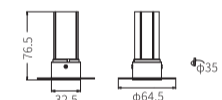

Type

Recessed

Single Line Diagram

Recessed

SERNA WO 25

SERNA WO 35

SERNA WO 45

SERNA WO 55

Light Distribution

Direct

CRI \geq 90

TUNABLE WHITE

SERNA WO TRM

SERNA WO TRM 25

Product order code	System Power	Dimensions
4062 -  1	3W	Outer Dia = 52.5mm Cutout Dia = 25mm H = 57mm

SERNA WO TRM 35

Product order code	System Power	Dimensions
4062 -  2	5W	Outer Dia = 64.5mm Cutout Dia = 35mm H = 76.5mm
4062 -  3	7W	Outer Dia = 64.5mm Cutout Dia = 35mm H = 93.5mm

SERNA WO TRM 45

Product order code	System Power	Dimensions
4062 -  4	7W	Outer Dia = 78.5mm Cutout Dia = 45mm H = 97.5mm
4062 -  5	10W	Outer Dia = 78.5mm Cutout Dia = 45mm H = 150.5mm

SERNA WO TRM 55

Product order code	System Power	Dimensions
4062 -  6	10W	Outer Dia = 88.5mm Cutout Dia = 55mm H = 103mm
4062 -  7	15W	Outer Dia = 88.5mm Cutout Dia = 55mm H = 133mm

Order Options

Distribution