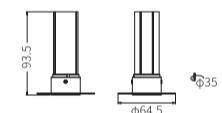

Type

Recessed

Single Line Diagram

Recessed

SERNA WO 25

SERNA WO 35

SERNA WO 45

SERNA WO 55

Light Distribution

Direct

CRI \geq 90

TUNABLE WHITE

SERNA WO TRM

SERNA WO TRM 25

Product order code	System Power	Dimensions
4062 -  1	3W	Outer Dia = 52.5mm Cutout Dia = 25mm H = 57mm

SERNA WO TRM 35

Product order code	System Power	Dimensions
4062 -  2	5W	Outer Dia = 64.5mm Cutout Dia = 35mm H = 76.5mm
4062 -  3	7W	Outer Dia = 64.5mm Cutout Dia = 35mm H = 93.5mm

SERNA WO TRM 45

Product order code	System Power	Dimensions
4062 -  4	7W	Outer Dia = 78.5mm Cutout Dia = 45mm H = 97.5mm
4062 -  5	10W	Outer Dia = 78.5mm Cutout Dia = 45mm H = 150.5mm

SERNA WO TRM 55

Product order code	System Power	Dimensions
4062 -  6	10W	Outer Dia = 88.5mm Cutout Dia = 55mm H = 103mm
4062 -  7	15W	Outer Dia = 88.5mm Cutout Dia = 55mm H = 133mm

Order Options

Distribution