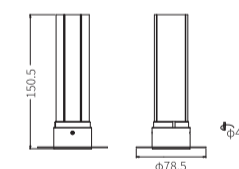

Type

Recessed

Single Line Diagram

Recessed

SERNA WO 25

SERNA WO 35

SERNA WO 45

SERNA WO 55

Light Distribution

Direct

CRI \geq 90

TUNABLE WHITE

SERNA WO TRM

SERNA WO TRM 25

Product order code	System Power	Dimensions
4062 -  1	3W	Outer Dia = 52.5mm Cutout Dia = 25mm H = 57mm

SERNA WO TRM 35

Product order code	System Power	Dimensions
4062 -  2	5W	Outer Dia = 64.5mm Cutout Dia = 35mm H = 76.5mm
4062 -  3	7W	Outer Dia = 64.5mm Cutout Dia = 35mm H = 93.5mm

SERNA WO TRM 45

Product order code	System Power	Dimensions
4062 -  4	7W	Outer Dia = 78.5mm Cutout Dia = 45mm H = 97.5mm
4062 -  5	10W	Outer Dia = 78.5mm Cutout Dia = 45mm H = 150.5mm

SERNA WO TRM 55

Product order code	System Power	Dimensions
4062 -  6	10W	Outer Dia = 88.5mm Cutout Dia = 55mm H = 103mm
4062 -  7	15W	Outer Dia = 88.5mm Cutout Dia = 55mm H = 133mm

Order Options

Distribution