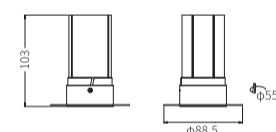

Type

Recessed

Single Line Diagram

Recessed

SERNA WO 25

SERNA WO 35

SERNA WO 45

SERNA WO 55

Light Distribution

Direct

CRI \geq 90

TUNABLE WHITE

SERNA WO TRM

SERNA WO TRM 25

Product order code	System Power	Dimensions
4062 -  1	3W	Outer Dia = 52.5mm Cutout Dia = 25mm H = 57mm

SERNA WO TRM 35

Product order code	System Power	Dimensions
4062 -  2	5W	Outer Dia = 64.5mm Cutout Dia = 35mm H = 76.5mm
4062 -  3	7W	Outer Dia = 64.5mm Cutout Dia = 35mm H = 93.5mm

SERNA WO TRM 45

Product order code	System Power	Dimensions
4062 -  4	7W	Outer Dia = 78.5mm Cutout Dia = 45mm H = 97.5mm
4062 -  5	10W	Outer Dia = 78.5mm Cutout Dia = 45mm H = 150.5mm

SERNA WO TRM 55

Product order code	System Power	Dimensions
4062 -  6	10W	Outer Dia = 88.5mm Cutout Dia = 55mm H = 103mm
4062 -  7	15W	Outer Dia = 88.5mm Cutout Dia = 55mm H = 133mm

Order Options

Distribution