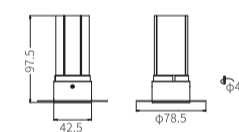

Type

Recessed

Single Line Diagram

Recessed

SERNA WO 25

SERNA WO 35

SERNA WO 45

SERNA WO 55

Light Distribution

Direct

CRI \geq 90

TUNABLE WHITE

SERNA WO TRM

SERNA WO TRM 25

Product order code	System Power	Dimensions
4062 -  1	3W	Outer Dia = 52.5mm Cutout Dia = 25mm H = 57mm

SERNA WO TRM 35

Product order code	System Power	Dimensions
4062 -  2	5W	Outer Dia = 64.5mm Cutout Dia = 35mm H = 76.5mm
4062 -  3	7W	Outer Dia = 64.5mm Cutout Dia = 35mm H = 93.5mm

SERNA WO TRM 45

Product order code	System Power	Dimensions
4062 -  4	7W	Outer Dia = 78.5mm Cutout Dia = 45mm H = 97.5mm
4062 -  5	10W	Outer Dia = 78.5mm Cutout Dia = 45mm H = 150.5mm

SERNA WO TRM 55

Product order code	System Power	Dimensions
4062 -  6	10W	Outer Dia = 88.5mm Cutout Dia = 55mm H = 103mm
4062 -  7	15W	Outer Dia = 88.5mm Cutout Dia = 55mm H = 133mm

Order Options

Distribution