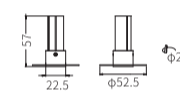

divinity lights

Quick Info

CRI $\geq$ 90
3000K, 4000K, 5700K
Tunable White 2700-6500K
ON-OFF/ ON-OFF (FLICKER FREE)
DALI-2 DT6 / DALI-2 DT8/ DALI +
SDCM $<$ 3
Lens & Reflector
L70 @50,000h
Aluminium Die-cast

Type

Recessed

Single Line Diagram

Recessed

SERNA WO 25